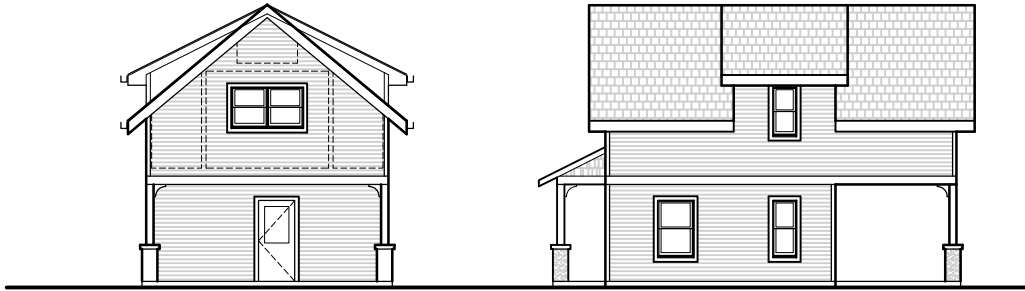

front elevation

left elevation

rear elevation

right elevation

Need a tiny house that feels bigger than it is? This 2 bedroom / 1 bath home is perfect as a starter home, getaway cottage, or rental property!

- 812 square feet
- 2 bedroom / 1 bathroom
- can accommodate flat or lightly sloping lot
- covered entry
- covered back deck
- open living / dining / kitchen areas

Green Built @ Crest Mountain's Garage Lots