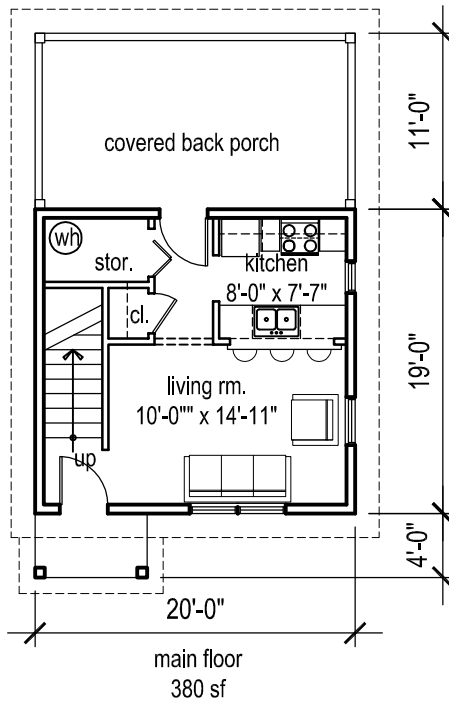

front elevation

left elevation

rear elevation

right elevation

Need a tiny house that feels bigger than it is? This 2 bedroom / 1 bath home is perfect as a starter home, getaway cottage, or rental property!

- 812 square feet
- 2 bedroom / 1 bathroom
- can accommodate flat or lightly sloping lot
- covered entry
- covered back deck
- open living / dining / kitchen areas

Green Built @ Crest Mountain's Garage Lots