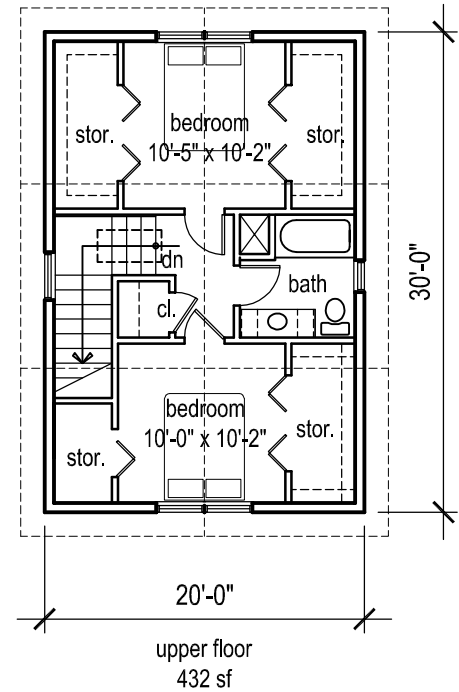

front elevation

left elevation

rear elevation

right elevation

Need a tiny house that feels bigger than it is? This 2 bedroom / 1 bath home is perfect as a starter home, getaway cottage, or rental property!

- 812 square feet
- 2 bedroom / 1 bathroom
- can accommodate flat or lightly sloping lot
- covered entry
- covered back deck
- open living / dining / kitchen areas

Green Built @ Crest Mountain's Garage Lots